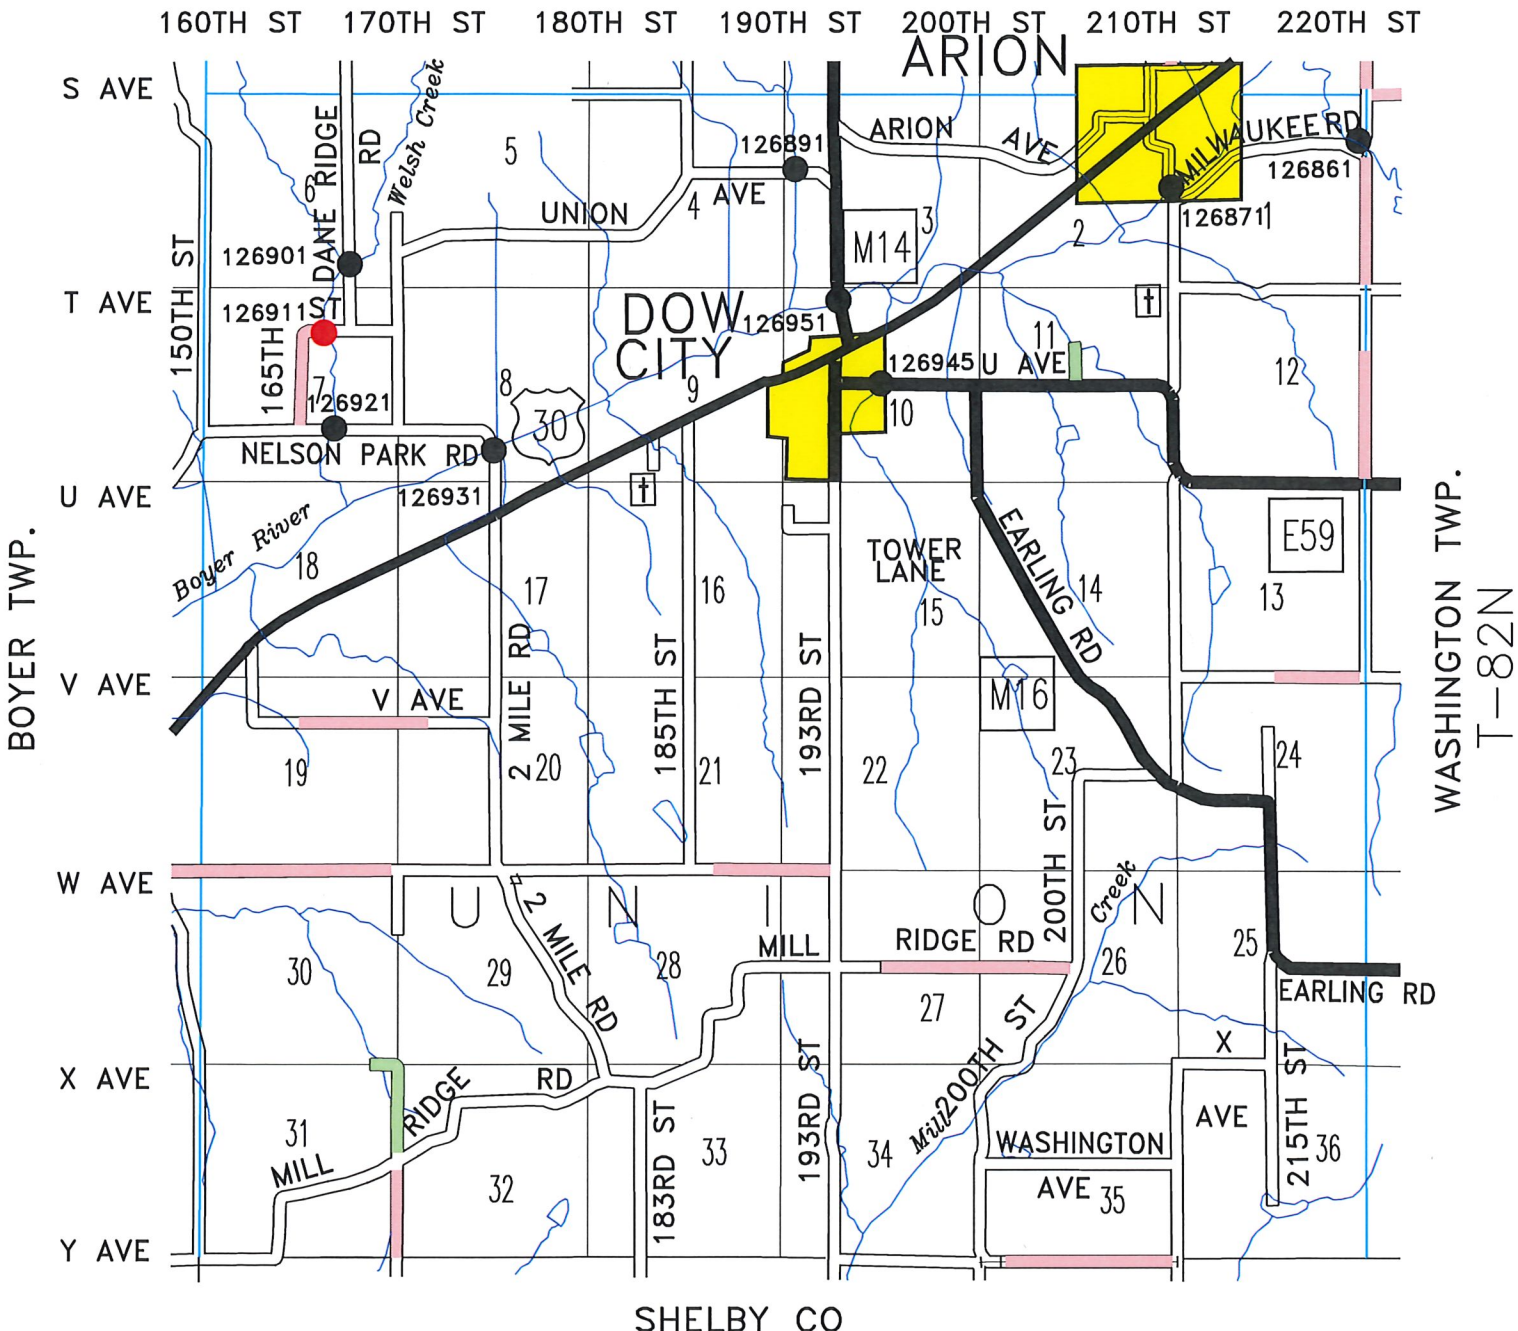

# UNION TWP.

R-40W  
PARADISE TWP.

- 126861 LEGAL
- 126871 LEGAL
- 126891 LEGAL
- 126901 LEGAL (TWIN RCB)
- 126911 13T - 21T - 16T
- 126921 LEGAL (TWIN RCB)
- 126931 LEGAL
- 126945 LEGAL (TWIN RCB)
- 126951 LEGAL

## LEGEND

- LEGAL
- POSTED LOAD LIMITS
- RR OWNED BRIDGE
- CITY OWNED BRIDGE
- LEVEL B ROADS
- LEVEL C ROADS