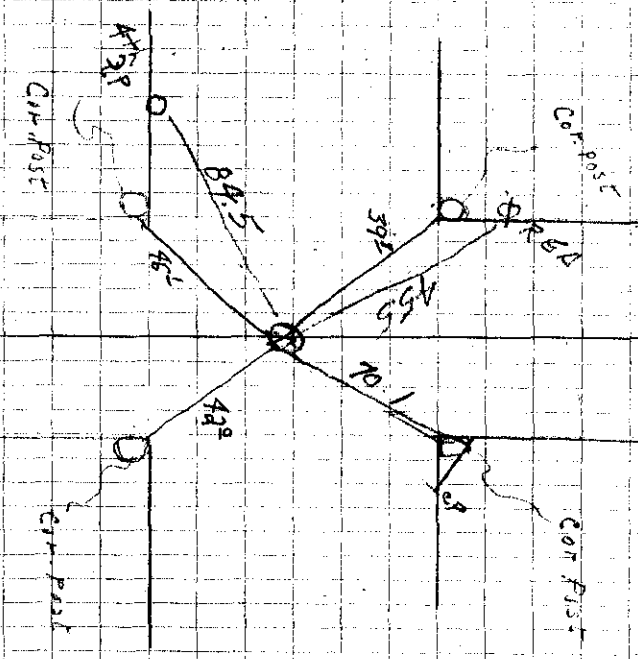

3 | 2 Found by lies Bk# P =
 10 | 11 Dug holes 8' x 12' x 5' deep and dug
 2" \square mid 1' long at a depth of 2 1/2'
 dark broken deer bottle at same depth
 Set C.M.
 Tips
 398 SE COR POS
 455 SE REM
 701 SW COR POST
 845 NE FE POST

4 24F

Found 5-9-39
 Sept 27/1957
 Tom Corrother