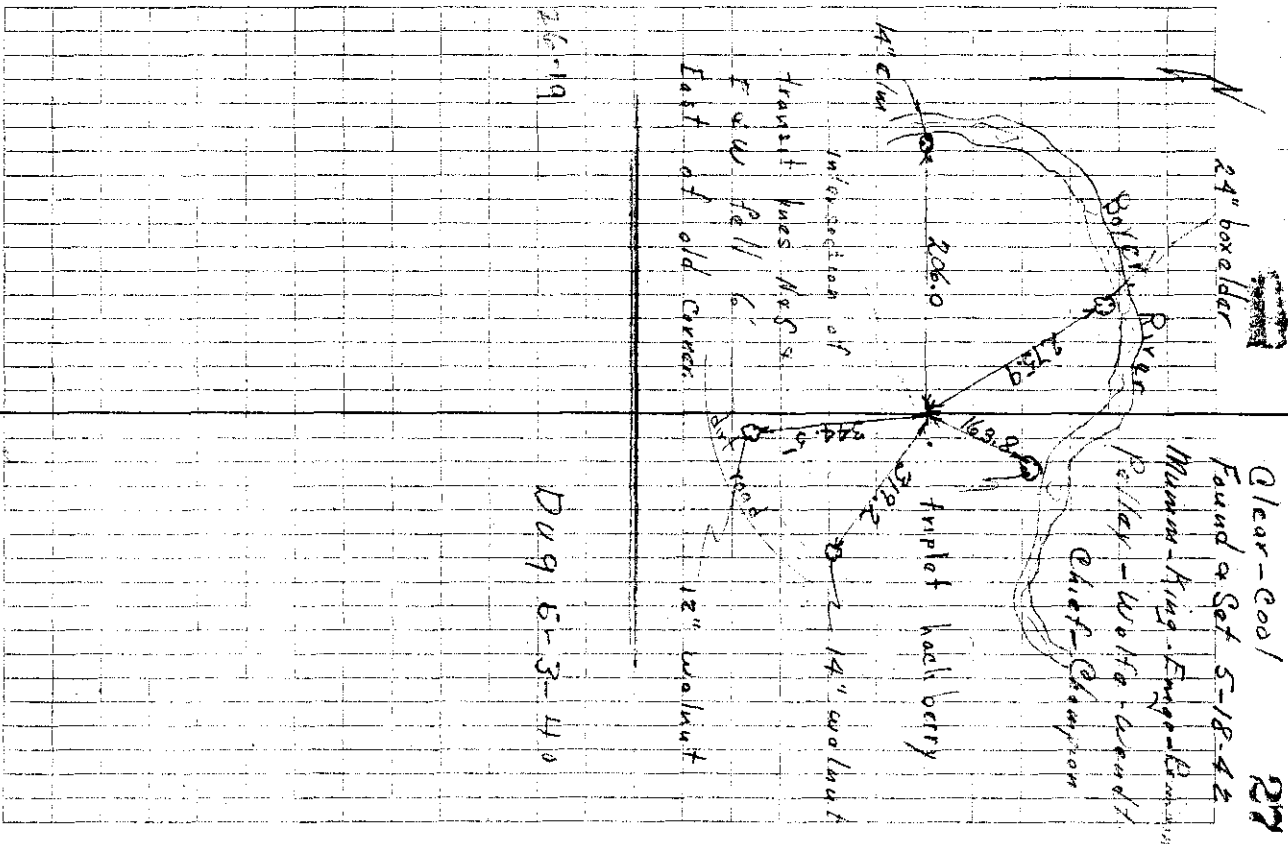

13/18

Using Meas. 34" 34 P. 27.21x29
NS reference, cleared South from

NE Cor of 13-84-39 at 2640'
Pt. dog hole 15'x20'x6' ... At this

Point we found 2 rocks, one
18" x 12" x 8" with point up, other

7" x 6" x 4" beside first. Cross stringed.
This point, moved rock to one

Side & set C.M. about 18" below field
ties from X-5 Pks.

206.0 East of 14" elm 319.2 NW of 12" walnut
275.9 SSE of 24" boxelder 344.5 N of 12" walnut

163.8 SW of triple holeberry
N Cap 13

12 Dug 2' x 8' x 8" hole IN LINE
13 OX E W FENCES

No - FIND
Dug in line of brace
Post No 5 No find

Clear - Cool 27

Found a Set 5-18-42

Mumma-King-Finger-Corner

Peller - Wolfe - Grand

Chief - Champion

Triple hole berry

12" walnut

319.2

344.5

206.0

275.9

163.8

14' elm

F W F 11 6

East of old corner