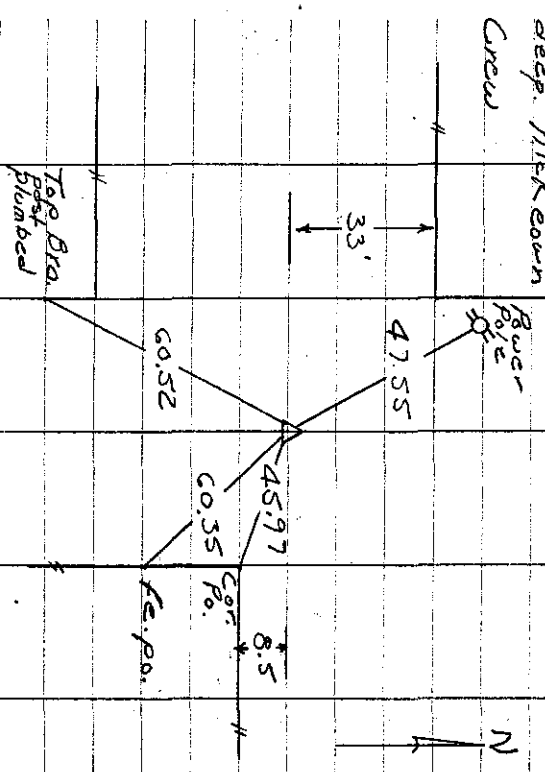

16/15 40.34 1/2 Ch. East of N/4 of
 21/22 21.84 -40

Woodhub.

2119175 Found
 Iron pin .3
 deep. McKearn
 Crew

(Ties from "X" nails)

Mch. Ek # 29 PP 18*19