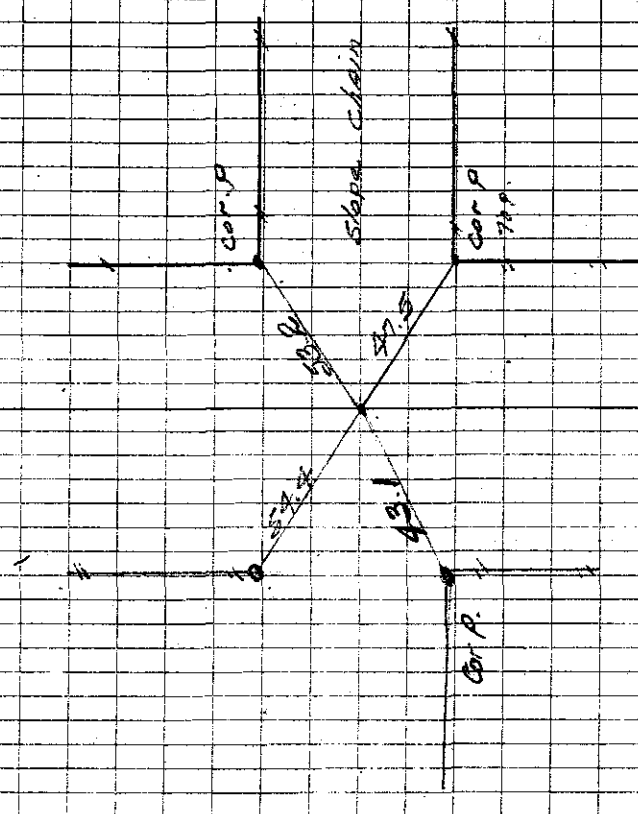

Sept 29, 1962
3366/1562 CAR
Winkol - CRANEY

10-13-69

Found MAY 28, 1963
Set old AXLE over
Ry 2'-10" long 10" to surface
CRANEY - Sandberg

113

3 2 NE Cat 10

10 11 8-15-39-Dug - 15' x 20' x 26' hole
in center of int. sec. No find