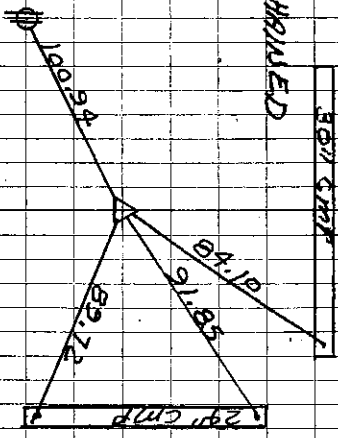

6.5  
2/8

3-16-94  
5/8" nail cap 2" deep  
Tied from Sec. Con. Bank

PK NAIL END OF  
CMP

PUMPS CHAINED

50" CMP

PK NAILS  
@ END OF  
CMP

GUY POLE  
10/26/96

SET 5/8" PIN CAPPED  
# 5798, 6" DEEP  
RESET FROM GRADING  
TIES SUDDAUST